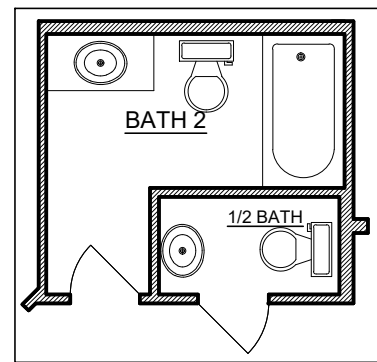

GARDEN TUB/SHOWER COMBO OPTION

GARDEN TUB & SHOWER OPTION

1/2 BATH OPTION

BARREL CEILING OPTION
WITH ROPE LIGHTING

4TH BEDROOM OPTION