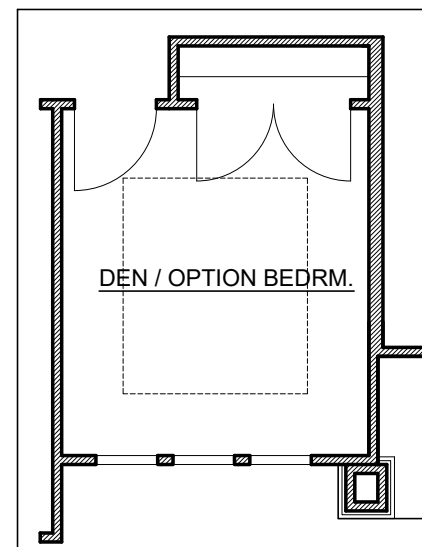

GARDEN TUB/SHOWER COMBO OPTION

GARDEN TUB & SHOWER OPTION

1/2 BATH OPTION

BARREL CEILING OPTION
WITH ROPE LIGHTING

4TH BEDROOM OPTION