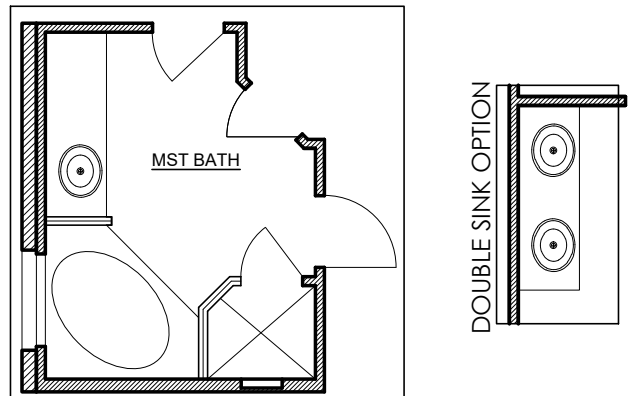

GARDEN TUB/SHOWER COMBO OPTION

GARDEN TUB & SHOWER OPTION

1/2 BATH OPTION

BARREL CEILING OPTION
WITH ROPE LIGHTING

4TH BEDROOM OPTION