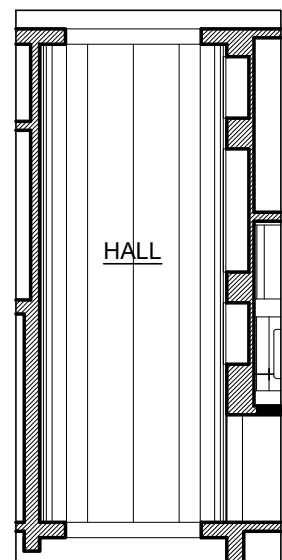

GARDEN TUB/SHOWER COMBO OPTION

GARDEN TUB & SHOWER OPTION

1/2 BATH OPTION

BARREL CEILING OPTION
WITH ROPE LIGHTING

4TH BEDROOM OPTION